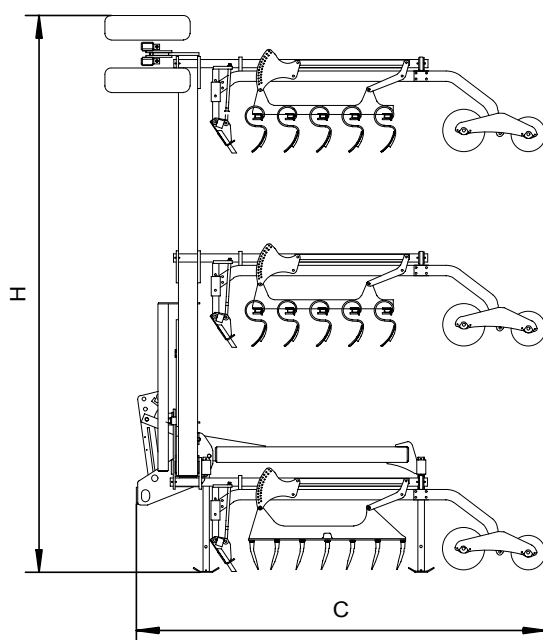

# Technical data

Sturmvogel L							
Type	weight in kg. (approx.)	harrow leaves	tractor max KW/PS	dimensions in mm (approx.)			
				A	B	C	H
4500 L	1706	3	100/135	2950	4500	3168	1698
6000 L	1950	4	133/180		6000		2312
7500 L	2865	5	147/200		7500		3280
9000 L*	3385	6	178/240		9000		4312

\* **Attention!** in the transport position, the height is about 4m, the transport on public roads is not allowed.