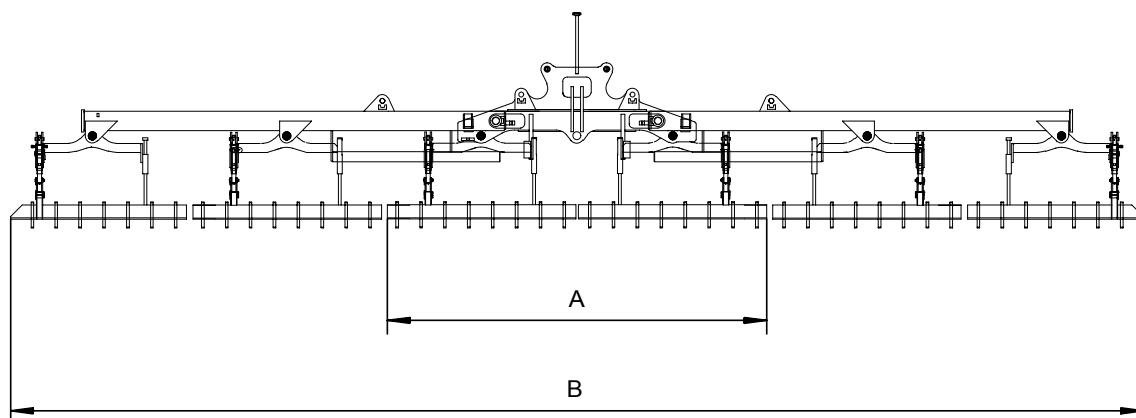

# Technical data

Sturmvogel L							
Type	weight in kg. (approx.)	harrow leaves	tractor max KW/PS	dimensions in mm (approx.)			
				A	B	C	H
4500 L	1706	3	100/135	2950	4500	3168	1698
6000 L	1950	4	133/180		6000		2312
7500 L	2865	5	147/200		7500		3280
9000 L*	3385	6	178/240		9000		4312

\* **Attention!** in the transport position, the height is about 4m, the transport on public roads is not allowed.